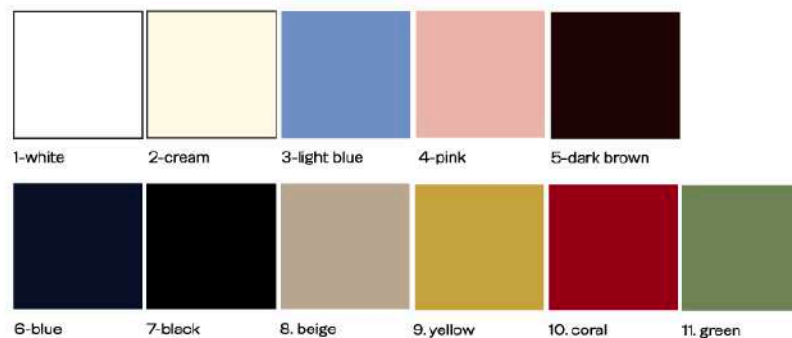

VLT'S
by Valentina's

100% CO

color card CC 05

1-light

2-dark

art. 38

VLT'S
by Valentina's

85% LYOCELL 15% PL

color card CC 04

art. 39

VLT'S
by Valentina's

85% LYOCELL 15% PL

color card CC 04

1-white 2-cream 3-light blue 4-pink 5-dark brown

6-blue 7-black 8-beige 9-yellow 10.coral 11 green

art. 40