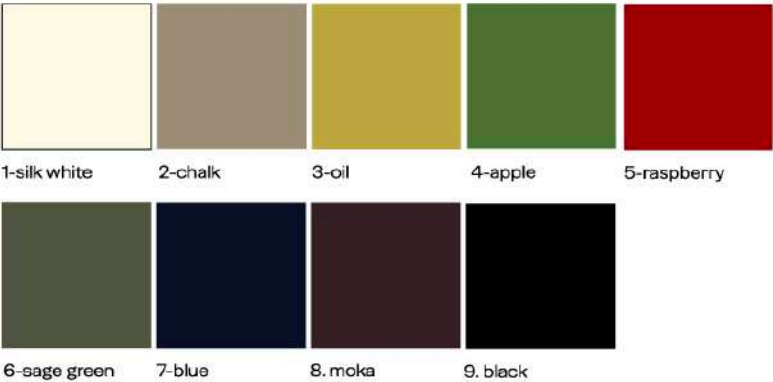

100% CO

color card CC 10

1-white

2-light blue

3-biscuit

4-blue

5-dark brown

6.military green

7.red

8.black

art. 336

VLT'S
by Valentina's

89% VI 11% NY

color card CC 11

art. 337

VLT'S
by Valentina's

3-light blue

4-pink

5-dark brown

6-blue

7-black

8-beige

9-yellow

10-coral