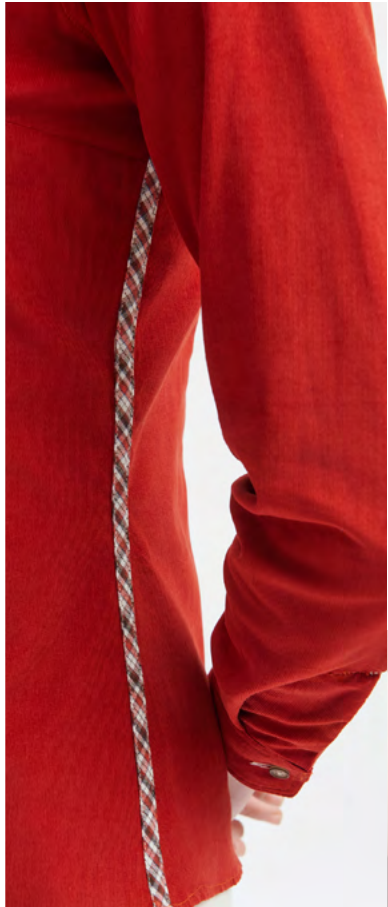

GORDES
3718626

brick | khaki | navy

BARLOCHE AUTUMN WINTER 24