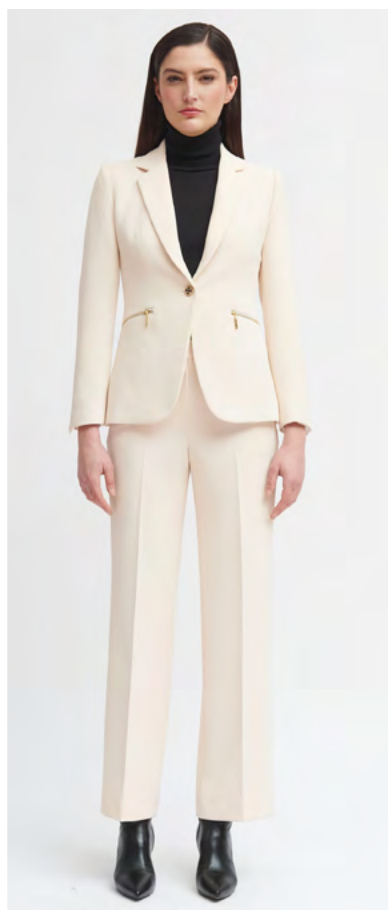

BARILOCHE AUTUMN/WINTER24

**Shirt**  
Oropesa — red

**JAEN**  
3739117

grey | toffee

**Sweater**  
Haida — off-white

**Jacket**  
Misisipi — grey

**LENA**  
3739268

off-white | toffee | red  
purple | green  
navy | black