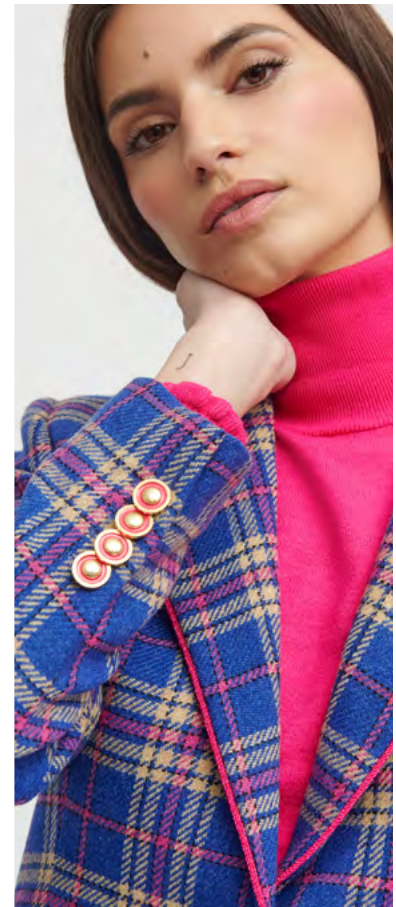

MALAGA
3722014

pink | blue

Sweater
Mirlo — fuchsia

Trousers
Congo — blue