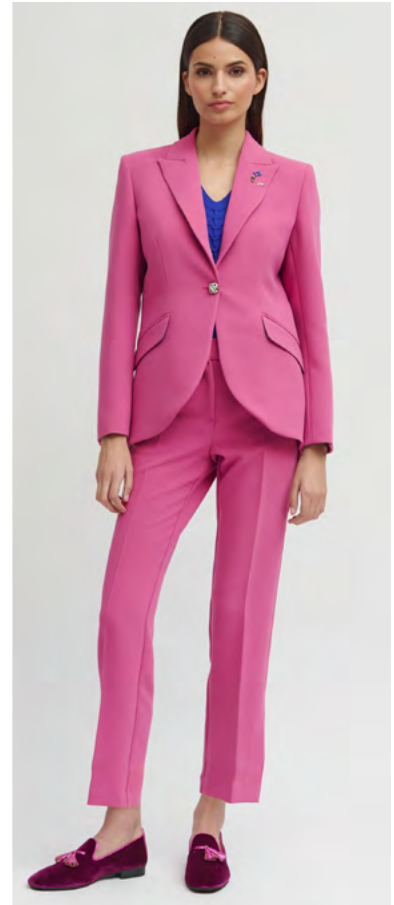

off-white | black

**Sweater**  
Mirlo — black

**SUNITA**  
3738106

dark green

**Sweater**  
Mirlo — camel

**TEIDE**  
3740109

off-white | **pink** | red | black

**Sweater**  
Gavilan — royal blue