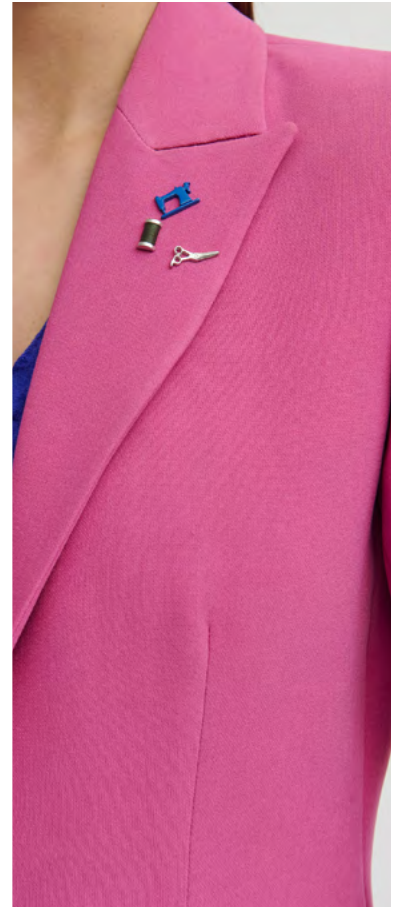

pink

BARLOUCHE AUTUMN WINTER 24

**Shirt**

Segovia — dark green

**Trousers**

Denali

**CRATER**  
3721409

off-white | **pink** | red | black